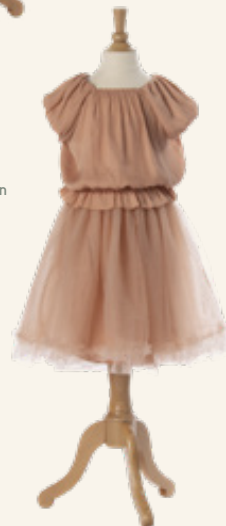

Princess tulle dress, Melon  
2-3 years: 21-3107-00

Princess tulle dress, Mint  
2-3 years : 21-3107-01

Ballerina dress, Mint  
4-6 years: 21-3108-01  
6-8 years: 21-3109-01

Ballerina dress, Melon  
4-6 years: 21-3108-00  
6-8 years: 21-3109-00

Princess blouse, Melon  
2-3 years: 21-3100-00  
4-6 years: 21-3101-00  
6-8 years: 21-3102-00

Princess tulle skirt, Melon  
4-6 years: 21-3103-00  
6-8 years: 21-3104-00

Princess skirt, Melon  
4-6 years: 21-3105-00  
6-8 years: 21-3106-00

Princess blouse, Mint  
2-3 years: 21-3100-01  
4-6 years: 21-3101-01  
6-8 years: 21-3102-01

Princess skirt, Mint  
4-6 years: 21-3105-01  
6-8 years: 21-3106-01

Princess tulle skirt, Mint  
4-6 years: 21-3103-01  
6-8 years: 21-3104-01

Princess blouse, Melon  
2-3 years: 21-3100-00  
4-6 years: 21-3101-00  
6-8 years: 21-3102-00

Princess tulle skirt, Melon  
4-6 years: 21-3103-00  
6-8 years: 21-3104-00

Princess blouse, Mint  
2-3 years: 21-3100-01  
4-6 years: 21-3101-01  
6-8 years: 21-3102-01