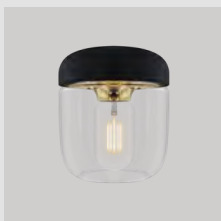

Black | polished brass
2082