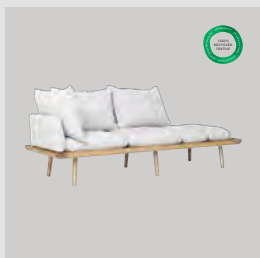

Sterling

oak	5550C723-03
dark oak	5750C723-03