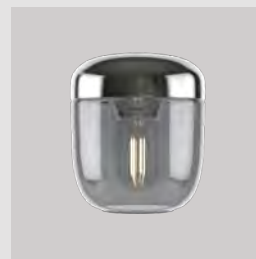

Smoked steel | amber brass
EUR 99.00
DKK 699.00
GBP 89.00
SEK 1049.00
USD 149.00