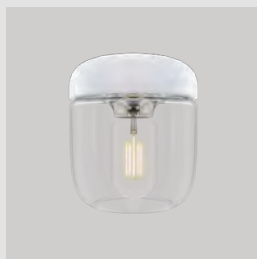

Black top
medium 2511C4228
mini 2539C4228

Brushed steel top
medium 2511C4229
mini 2539C4229

Brushed brass top
medium 2511C4230
mini 2539C4230

Acorn | lampshade

Designed by: Jacob Rudbeck
Materials: Acorn black and white: Glass and silicone
 Acorn smoked steel and amber brass: Glass and aluminium
Specifications: Pendant lamp, lightsource max 15W LED E27 / E26 (not included)
Dimensions: ø: 14 cm h: 16 cm