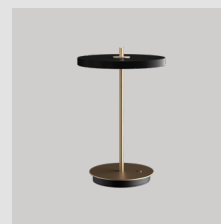

2503

black

2504