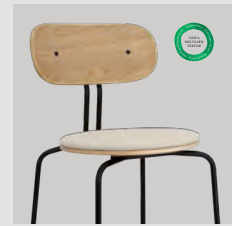

White sands

brass legs 5916-1C719-02
black legs 5916-3C719-02

Horizons S