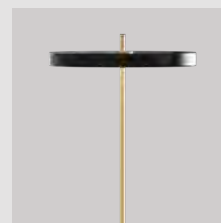

Asteria wall | wall lamp

Designed by: Søren Ravn Christensen
Materials: Steel, aluminium and acrylic
Specifications: Surface mounted lamp for indoor use only, 12W LED panel built-in, dimmable, ≥50000 lighting hours, 2700 k, 500 lm, CRI 91
Dimensions: Asteria wall long ø: 15 cm h: 9 cm d: 42 cm
Asteria wall short ø: 15 cm h: 9 cm d: 25 cm
Certifications: CE (for indoor use), IP2X and UKCA

Find inspiration on pages 32, 33

Asteria wall long

EUR	229.00
DKK	1699.00
GBP	199.00
SEK	2499.00
USD	299.00

Asteria wall short

EUR	199.00
DKK	1499.00
GBP	179.00
SEK	2299.00
USD	269.00

Pearl white

long	2281
short	2274

Black

long	2282
short	2275

Nuance mist

long	2283
short	2276

Nuance olive

long	2284
short	2277

Nuance rose

long	2285
short	2278

Nuance orange

long	2286
short	2279

Asteria floor | floor lamp

Designed by: Søren Ravn Christensen
Materials: Aluminium, PMMA and steel
Specifications: Floor lamp for indoor use only, 2 m black cord incl., 24W LED panel built-in, dimmable, 25000 lighting hours, 3000 k, 1100 lm, CRI 84
Dimensions: ø: 43 cm h: 150.7 cm
Warranty: 10-year warranty against manufacturer defects
Certifications: CE (for indoor use), IP2X and UL / cUL certified

Find inspiration on page 28

Asteria floor

EUR	529.00
DKK	3999.00
GBP	489.00
SEK	5699.00
USD	699.00

2337

2338

2339

2341

black

2340