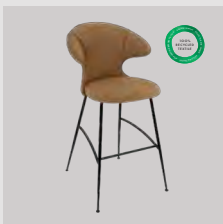

Sugar brown

brass	590-01C5912-1
chrome	590-01C5912-2
black	590-01C5912-3