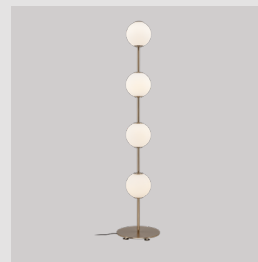

Audrey floor	
EUR	399.00
DKK	2999.00
GBP	349.00
SEK	4599.00
USD	499.00