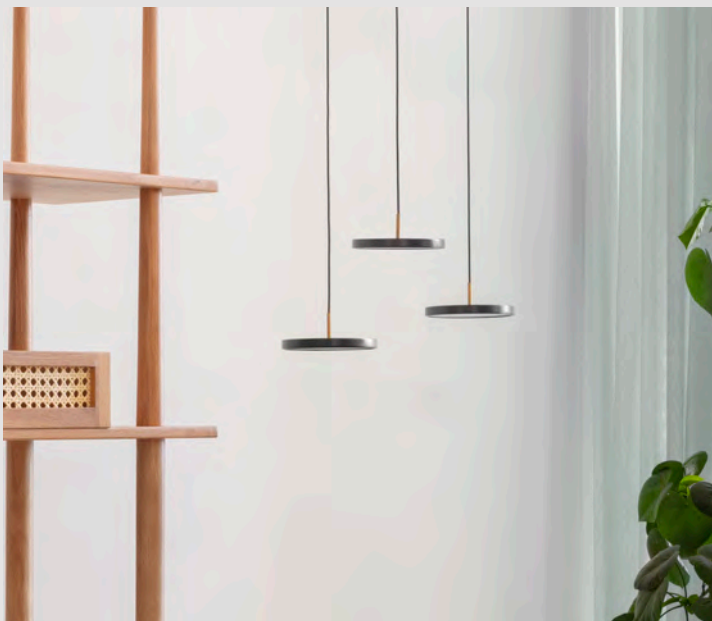

Asteria Micro lamp | anthracite grey