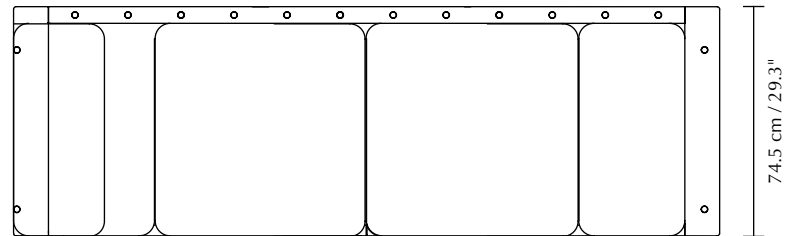

Fabric specifications on page 163.

When you buy this product we will plant a tree

Lounge Around Shuffle pouffe | oak, white sands

When you buy this product we will plant a tree

Lounge Around 1.5-seater | oak, white sands