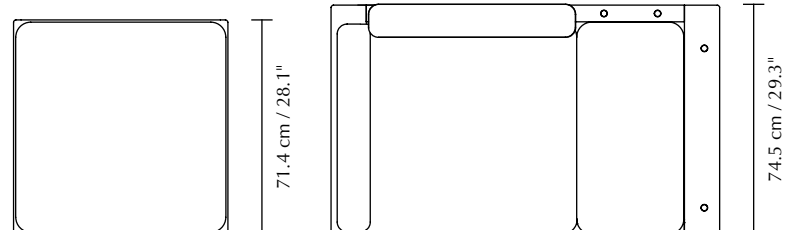

Fabric specifications on page 163.

When you buy this product we will plant a tree

Lounge Around Shuffle pouffe | oak, white sands

When you buy this product we will plant a tree

Lounge Around 1.5-seater | oak, white sands