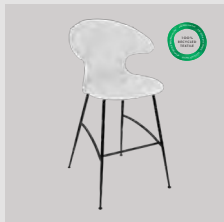

Sterling

brass	590-03C5912-1
chrome	590-03C5912-2
black	590-03C5912-3