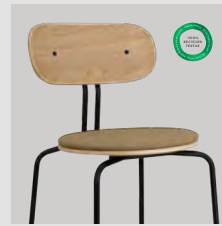

Sugar brown

brass legs 5916-1C719-01
black legs 5916-3C719-01