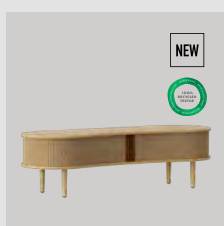

Sugar brown

oak 5601C707-01
dark oak 5801C707-01
black oak 5112C707-01