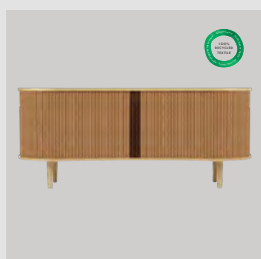

Sugar brown

oak	5606C729-01