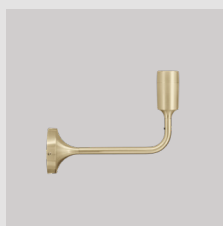

Scan the QR code to see recommended lampshades

white 4251

black 4252

brushed steel 4254

brushed brass 4253

Santé wall lamp | black

Butler lampshade

Tripod | light stand