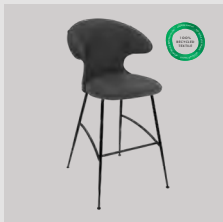

Shadow

brass	590-04C5912-1
chrome	590-04C5912-2
black	590-04C5912-3