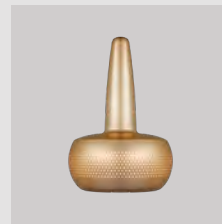

brushed brass 2112

Clava Dine | lampshade

Designed by: Søren Ravn Christensen
Materials: Aluminium
Specifications: Pendant lamp, lightsource max 15W LED E27 / E26 (not included)
Dimensions: ø: 43 cm h: 28 cm

Find inspiration on pages 36, 37