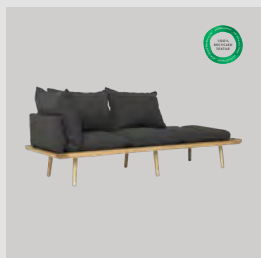

Shadow

oak	5550C723-04
dark oak	5750C723-04

Horizons S

Lounge Around | daybed

Designed by: Søren Ravn Christensen
Materials: Solid oak, polyester, MDF and steel (plated brass)
Specifications: Fabric specifications on pages 163 and 165
Dimensions: h: 40.3 cm w: 231.6 cm d: 74.5 cm
Certifications: EU: Passed EN 16139 (L1) & EN 1022
 Global Recycled Standard
 STANDARD 100 by OEKO-TEX®