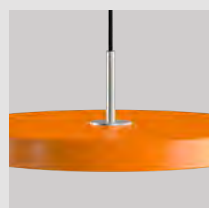

Asteria with steel top

medium 2423C4172
mini 2433C4174