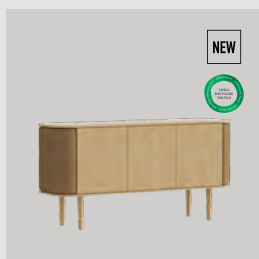

Sugar brown
oak 5623C710-01
dark oak 5775C711-01
black oak 5107C709-01