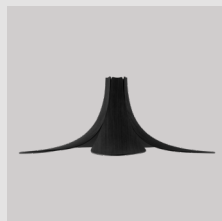

black oak 2223

Jazz

EUR	399.00
DKK	2999.00
GBP	349.00
SEK	4299.00
USD	499.00