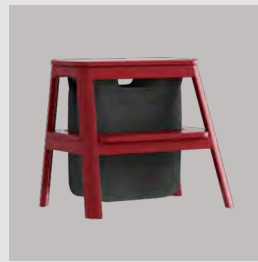

ruby red

5416