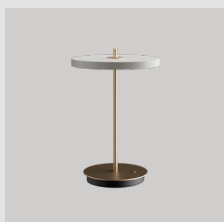

nuance mist

2505