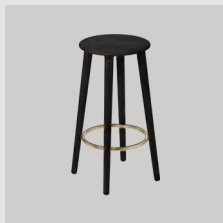

Find inspiration on page 64

oak

5519

dark oak

5880

black oak

5119

The Socialite counter stool