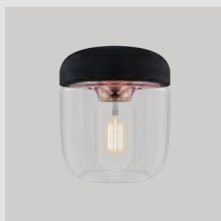

Black | polished copper
2083

Smoked steel
2214

White | polished steel
2104

White | polished brass
2105

White | polished copper
2106

Amber brass
2215

Aluvia | lampshade

Designed by: UIMAGE Design Team
Materials: Aluminium, polypropylene and polycarbonate
Specifications: Aluvia medium: Pendant lamp, flip 180°, lightsourc max 15W LED E27 / E26 (not included)
 Aluvia mini: Pendant, floor and table lamp, flip 180°, lightsourc max 15W LED E27 / E26 (not included)
Dimensions: Aluvia medium ø: 59 cm h: 48 cm
 Aluvia mini ø: 40 cm h: 30 cm