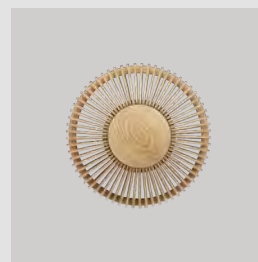

Clava Up Wood | wall lamp

Designed by: Søren Ravn Christensen
Materials: Oak, ash and steel
Specifications: Surface mounted lamp, lightsource max 15W LED
2 x E27 / E26 (not included)
Dimensions: Clava Up Wood large ø: 49 cm h: 16.6 cm
Clava Up Wood medium ø: 35 cm h: 16.4 cm

Find inspiration on page 41

Clava Up Wood large

EUR	849.00
DKK	6299.00
GBP	779.00
SEK	8999.00
USD	1099.00

Clava Up Wood medium

EUR	649.00
DKK	4799.00
GBP	599.00
SEK	6999.00
USD	799.00