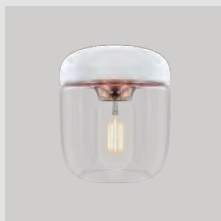

Black | polished copper
2083

Smoked steel
2214

White | polished steel
2104

White | polished brass
2105

White | polished copper
2106

Amber brass
2215

Aluvia | lampshade

Designed by: UIMAGE Design Team
Materials: Aluminium, polypropylene and polycarbonate
Specifications: Aluvia medium: Pendant lamp, flip 180°, lightsourc max 15W LED E27 / E26 (not included)
 Aluvia mini: Pendant, floor and table lamp, flip 180°, lightsourc max 15W LED E27 / E26 (not included)
Dimensions: Aluvia medium ø: 59 cm h: 48 cm
 Aluvia mini ø: 40 cm h: 30 cm