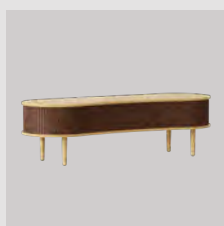

Hazelnut

oak 5601C5601-6
dark oak 5801C5601-6
black oak 5112C5601-6