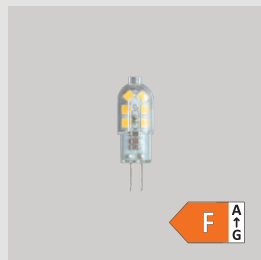

Tiny Idea | G4 12V DC 4187	
EUR	3.99
DKK	29.00
GBP	4.00
SEK	39.00
USD	5.00

Specifications: 3W LED, 15000 lighting hours, 2400 k, 170 lm, CRI 88