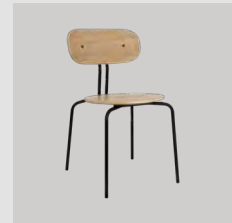

black legs 5916-3

Find inspiration on pages 20, 21, 57, 60, 68, 72