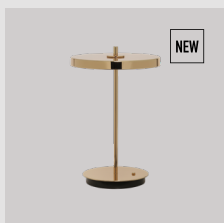

polished brass

2498