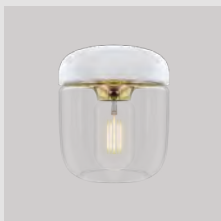

Black | polished copper
2083

Smoked steel
2214

White | polished steel
2104

White | polished brass
2105

White | polished copper
2106

Amber brass
2215

Aluvia | lampshade

Designed by: UIMAGE Design Team
Materials: Aluminium, polypropylene and polycarbonate
Specifications: Aluvia medium: Pendant lamp, flip 180°, lightsourc max 15W LED E27 / E26 (not included)
 Aluvia mini: Pendant, floor and table lamp, flip 180°, lightsourc max 15W LED E27 / E26 (not included)
Dimensions: Aluvia medium ø: 59 cm h: 48 cm
 Aluvia mini ø: 40 cm h: 30 cm