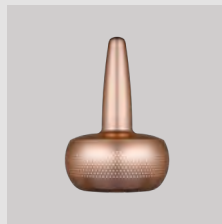

brushed copper 2111