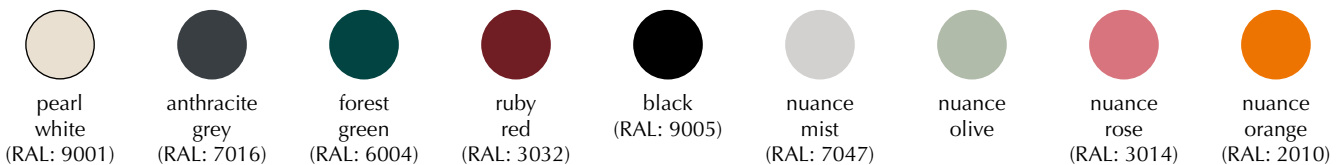

 **LIGHT SOURCE**  
13W LED panel built-in. 3000 K - 600 lumen CRI: 83  
25000 H. Dimmable

 **PACKAGING DIMENSIONS (L x W x H)**  
33.6 x 54.6 x 5.6 cm / 13.2 x 21.5 x 2.2"

 **ASSEMBLY TIME**  
5 min - video guide at [umage.com](https://umage.com)

 **MEDIA KIT**  
Photos and press material  
Download at [umage.presscloud.com](https://umage.presscloud.com)

**# ORDERING INFORMATION**

Pearl white	EU/UK/APAC #2305 / US #2311
Anthracite grey	EU/UK/APAC #2306 / US #2312
Forest green	EU/UK/APAC #2307 / US #2313
Ruby red	EU/UK/APAC #2309 / US #2314
Black	EU/UK/APAC #2308 / US #2310
Nuance mist	EU/UK/APAC #2434 / US N/A
Nuance olive	EU/UK/APAC #2435 / US N/A
Nuance rose	EU/UK/APAC #2436 / US N/A
Nuance orange	EU/UK/APAC #2437 / US N/A

## Colour variations

  
**UMAGE**