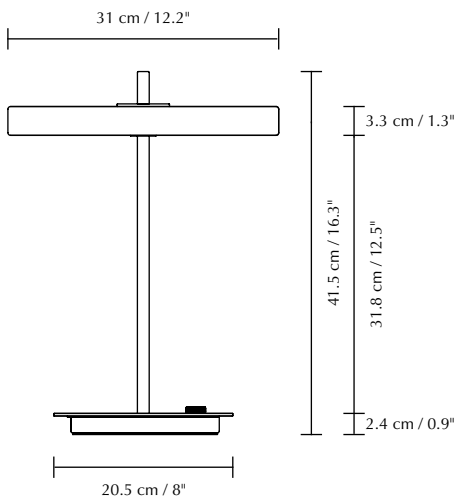

# ASTERIA TABLE

Designed by Søren Ravn Christensen

 Table lamp

**DIMENSIONS**  
Ø: 31 cm / 12.2"  
H: 41.5 cm / 16.3"

 **MARKINGS, TESTS & CERTIFICATIONS**  
CE (for indoor use), IP2X, cETLus certified

 USB-port incl.

 **MATERIAL**  
Polypropylene, steel, aluminium and acrylic  
Incl. 2 m / 6'6" black cord

 **WARRANTY**  
10 years warranty against manufacturer defects

 **WEIGHT**  
2.3 kg / 5.1 lb

 **WEIGHT INCL. PACKAGING**  
3.2 kg / 7.1 lb

 **LIGHT SOURCE**  
13W LED panel built-in. 3000 K - 600 lumen CRI: 83  
25000 H. Dimmable

 **PACKAGING DIMENSIONS (L x W x H)**  
33.6 x 54.6 x 5.6 cm / 13.2 x 21.5 x 2.2"

 **ASSEMBLY TIME**  
5 min - video guide at [umage.com](https://umage.com)